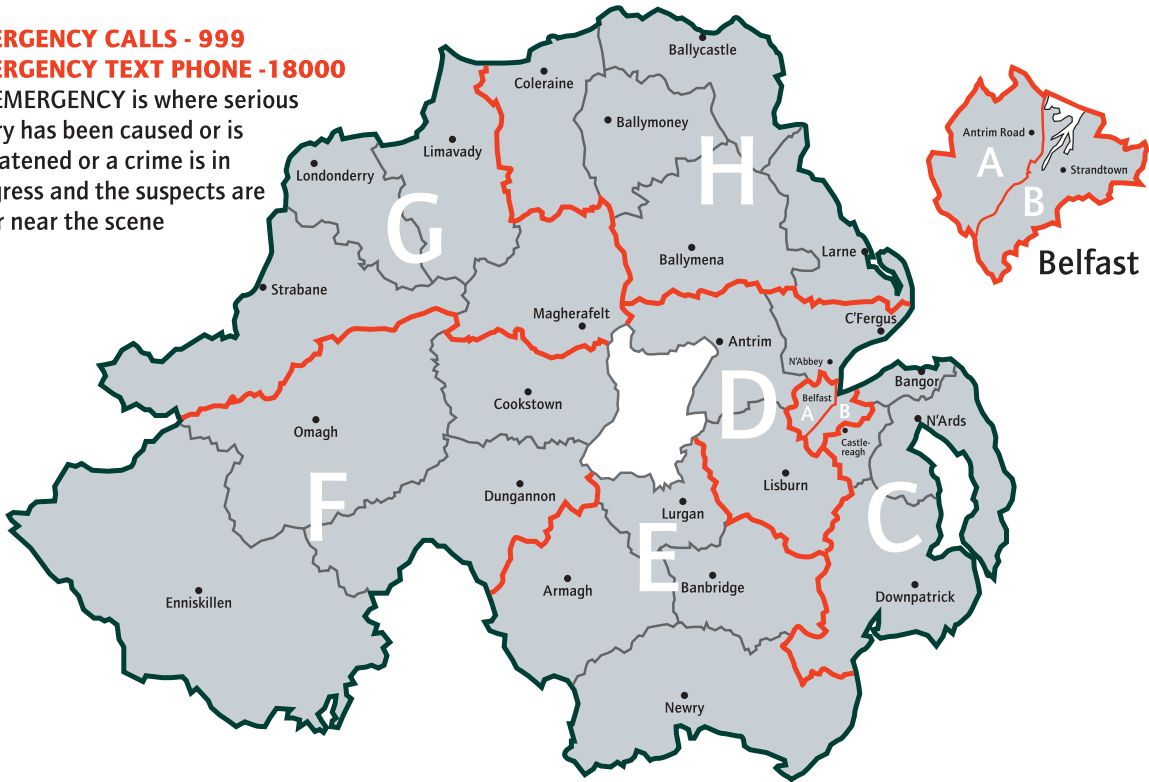

NON-EMERGENCY CALLS AND GENERAL ENQUIRIES - 0845 600 8000

CRIMESTOPPERS - 0800 555111
NATIONAL ANTI-TERRORIST HOTLINE - 0800 789321

EMERGENCY CALLS - 999

EMERGENCY TEXT PHONE - 18000

An EMERGENCY is where serious injury has been caused or is threatened or a crime is in progress and the suspects are at or near the scene

NON-EMERGENCY CALLS

A-D District HQ Police Exchange Downpatrick	0845 600 8000 028 9065 0222 028 4461 5011
E District Armagh Banbridge Portadown Newry	0845 600 8000 028 3752 3311 028 4066 2222 028 3833 2424 028 3026 5500
F District Cookstown Dungannon Enniskillen Omagh	0845 600 8000 028 8676 6000 028 8775 2525 028 6632 2823 028 8224 6177
G District Londonderry	0845 600 8000 028 7136 7337
H District Coleraine Ballymena	0845 600 8000 028 7034 4122 028 2565 3355